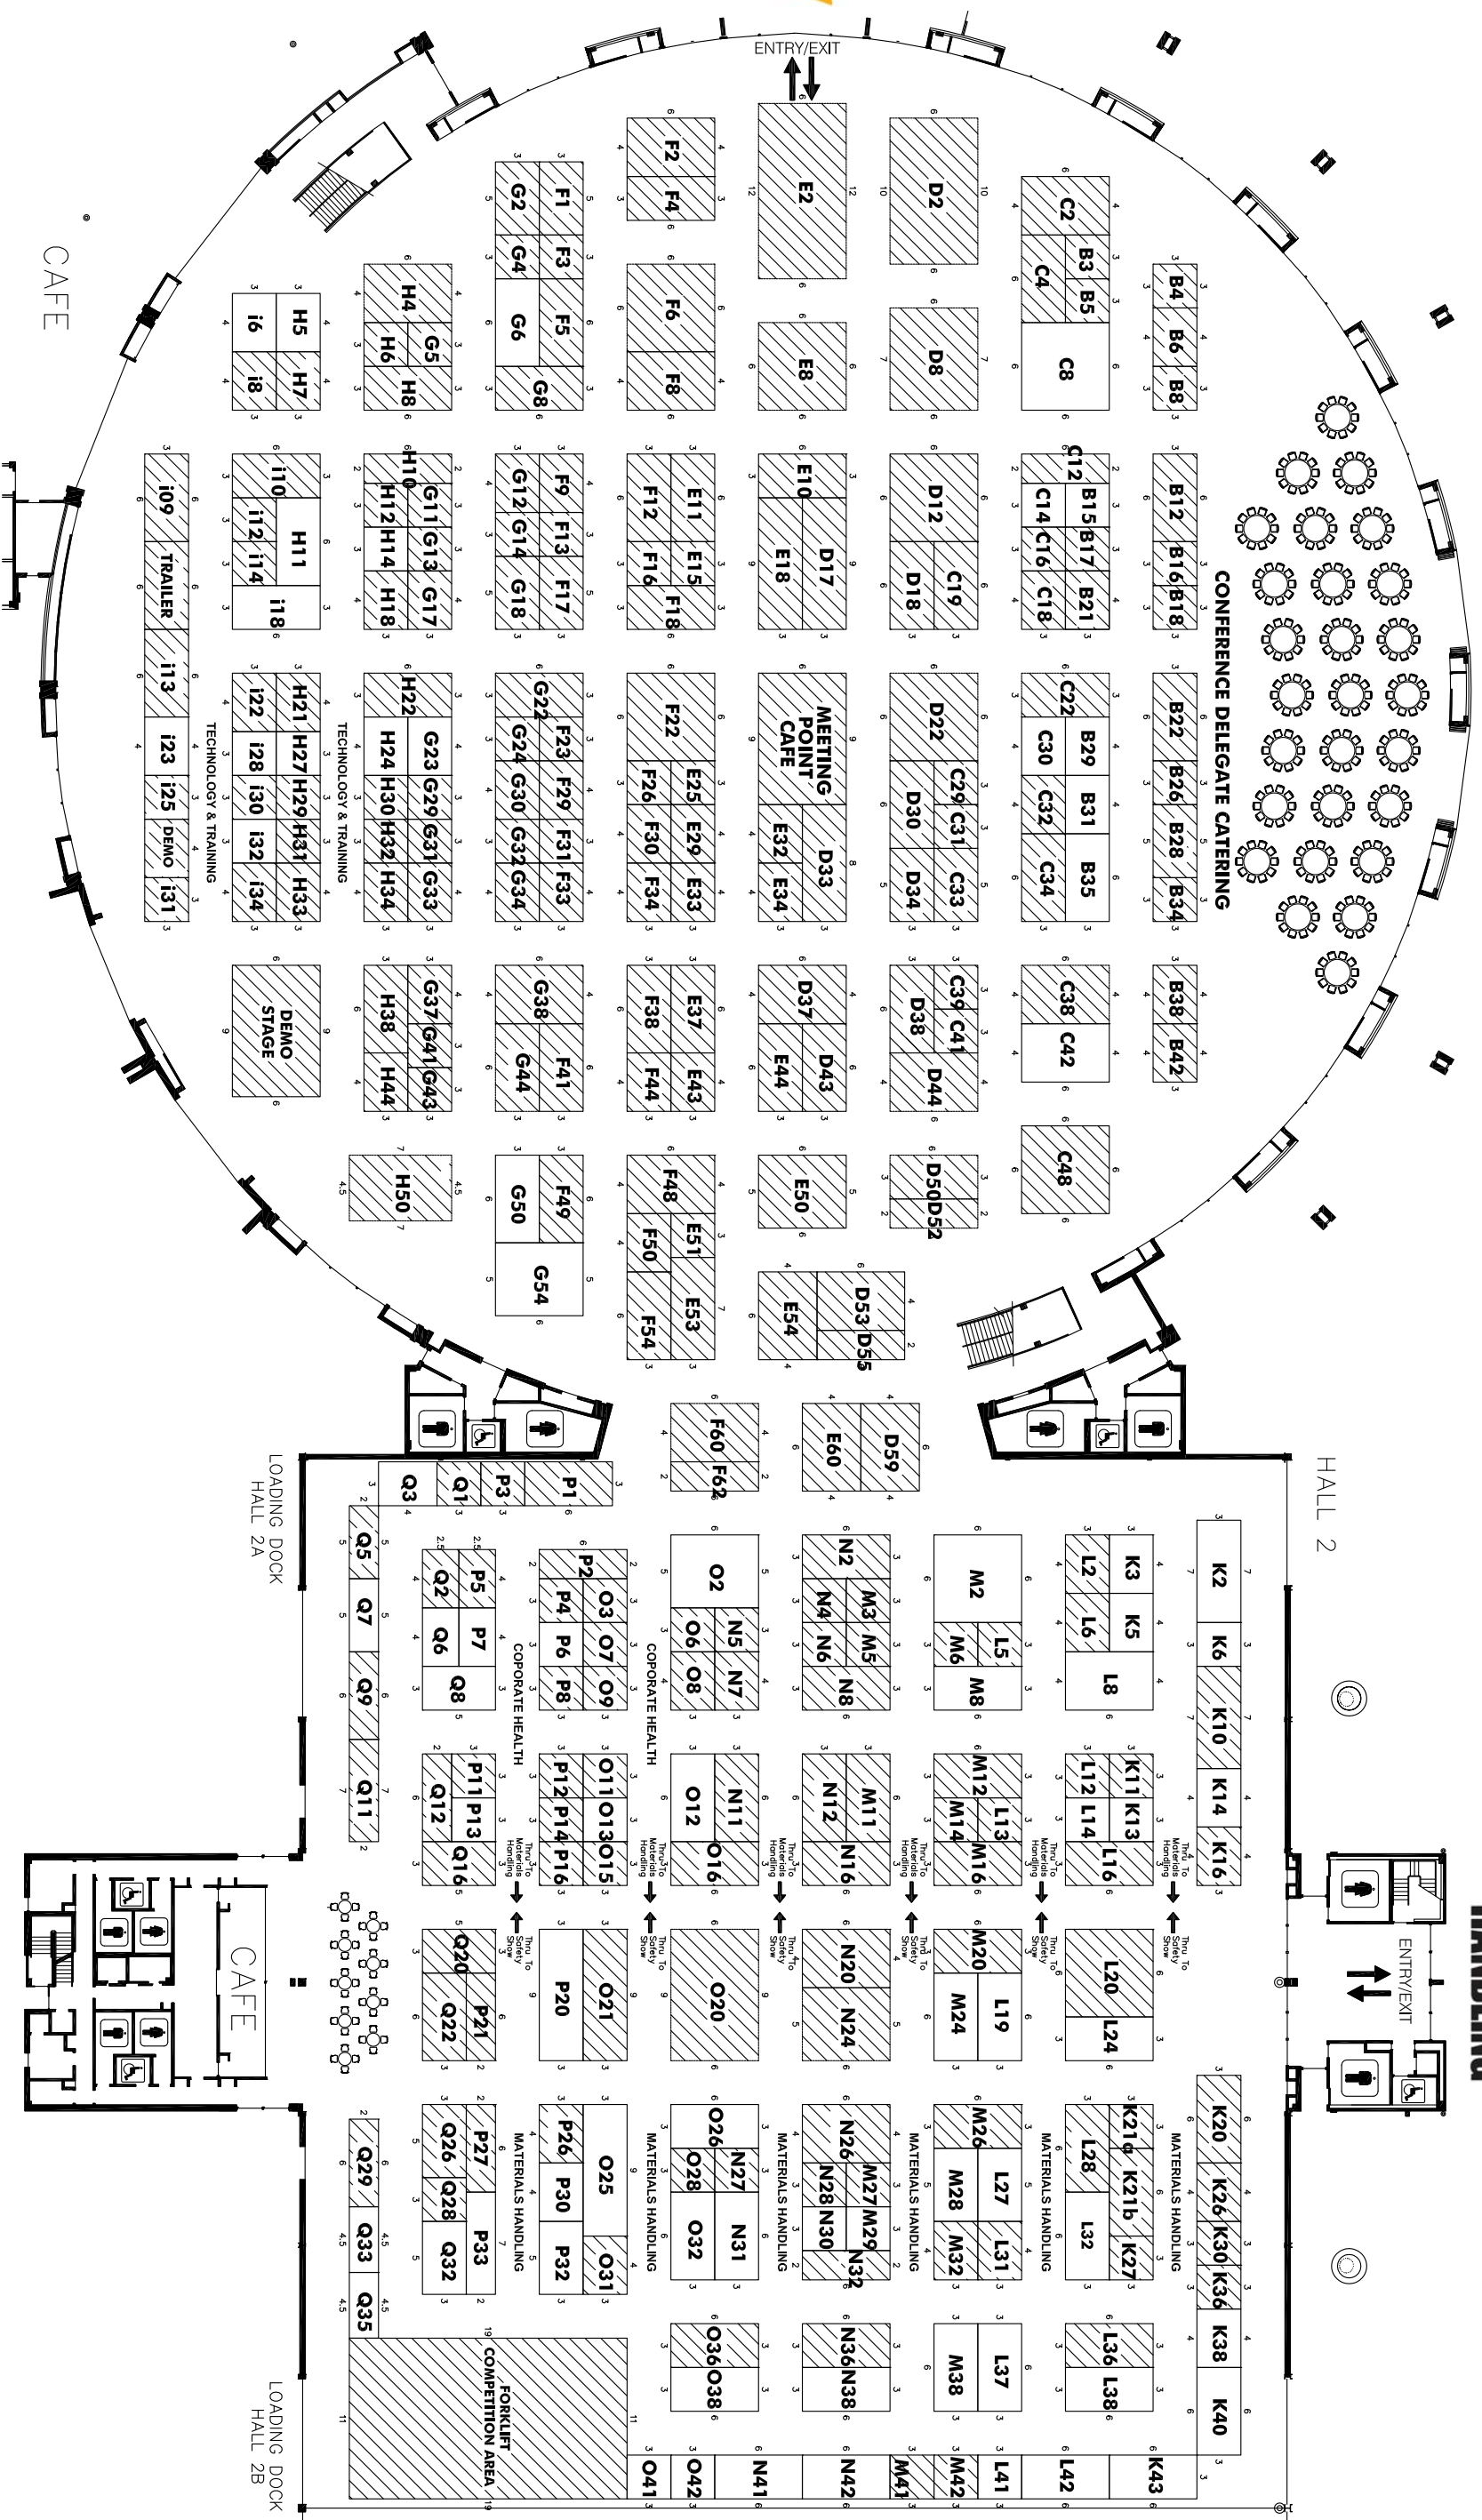

# The Safety Show Sydney & Sydney Materials Handling

26 - 28 October 2010

Sydney Showground, Sydney Olympic Park

DOME

CONFERENCE DELEGATE CATERING

**Solid Legend**

- Shading on floor plan
- Indicates sold Stands

To reserve your stand contact:

Floorplan is subject to change without notice  
 Floor Plan as at: 06/09/2010 9:58 am